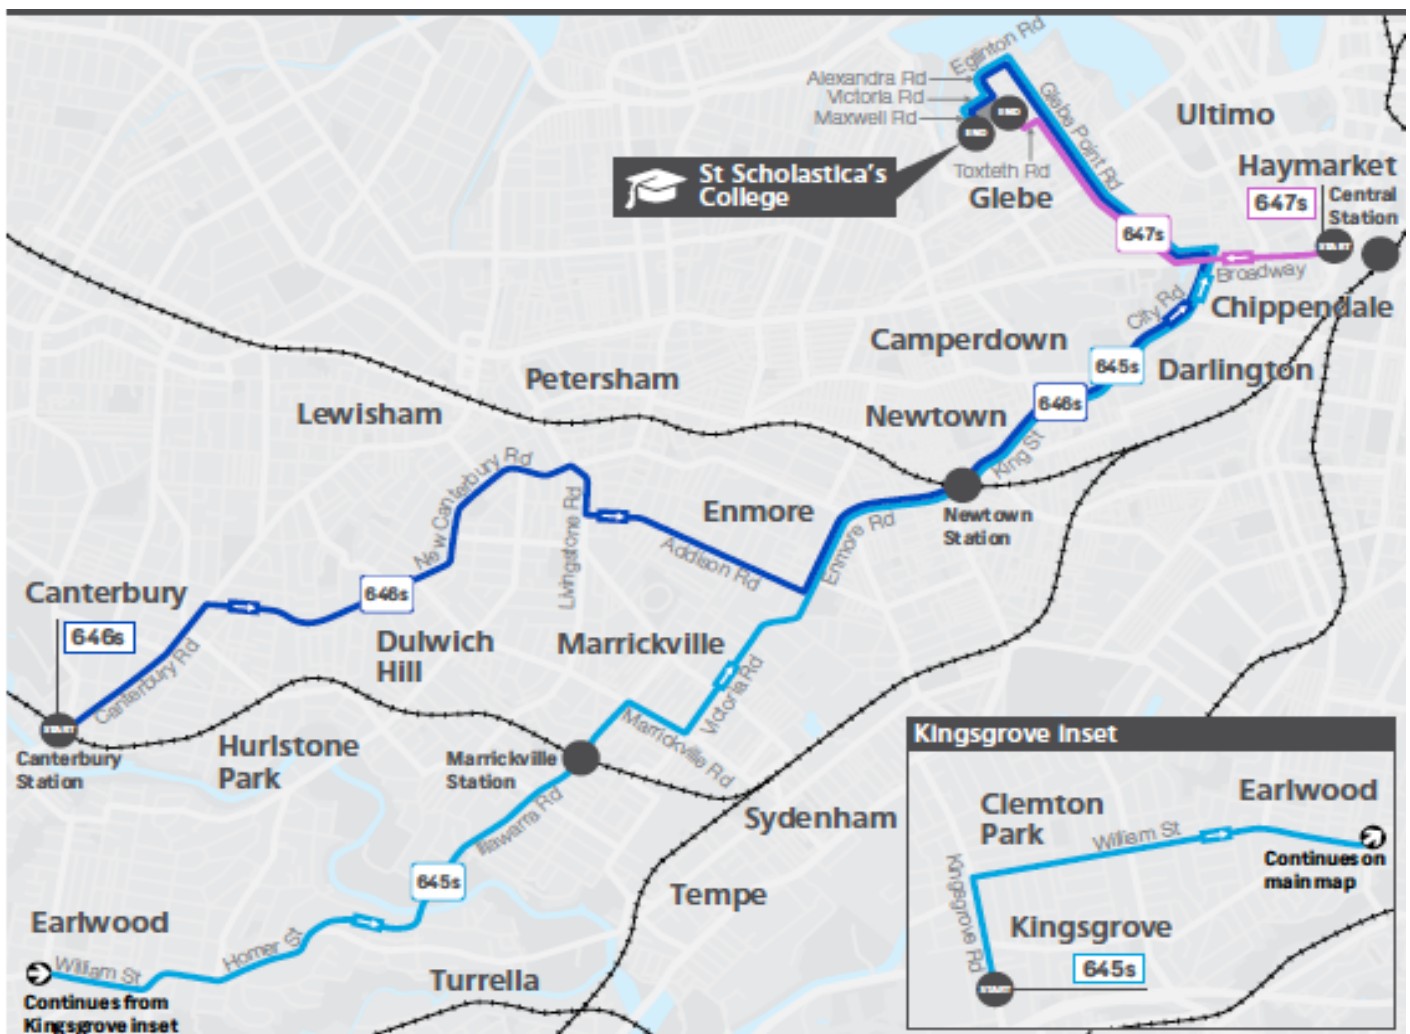

St Scholastica's College Timetable

Effective 24 January 2024

Morning Services

645s From Kingsgrove

Kingsgrove Road at Omnibus Road	-	07:29
Earlwood Shops Homer St, Stand C	07:16	07:38
HJ Mahoney Memorial Pk , Illawarra Rd	07:21	07:43
Marrickville Rd at Garners Ave	07:26	07:48
Enmore Pk Enmore Rd, Stand A	07:31	07:53
Newtown Stn Enmore Rd, Stand A	07:40	08:02
Glebe Point Rd after Parramatta Rd	07:47	08:09
St Scholastica's College	08:00	08:22

646s From Canterbury

Canterbury Stn Broughton St, Stand A	07:35
Dulwich Hill Shops	07:44
Enmore Pk Enmore Rd, Stand A	07:54
Newtown Stn Enmore Rd Stand A	08:07
Glebe Point Rd after Parramatta Rd	08:13
St Scholastica's College	08:25

647s From Central Station

Central Stn Railway Sq, Stand M	08:13
Glebe Point Rd/Parramatta Rd	08:17
St Scholastica's College	08:25

The bus services contained in this timetable are run by Transit Systems. For the most up-to-date times and travel options, use the Trip Planner or Departures at transportnsw.info. There may be more travel options available than those shown in this timetable. Times are shown in 24-hour time (e.g. 5am = 05:00, 5pm = 17:00). Information contained in this timetable is subject to change without notice. It does not include times for minor stops, short term changes, real-time information or any disruption alerts.